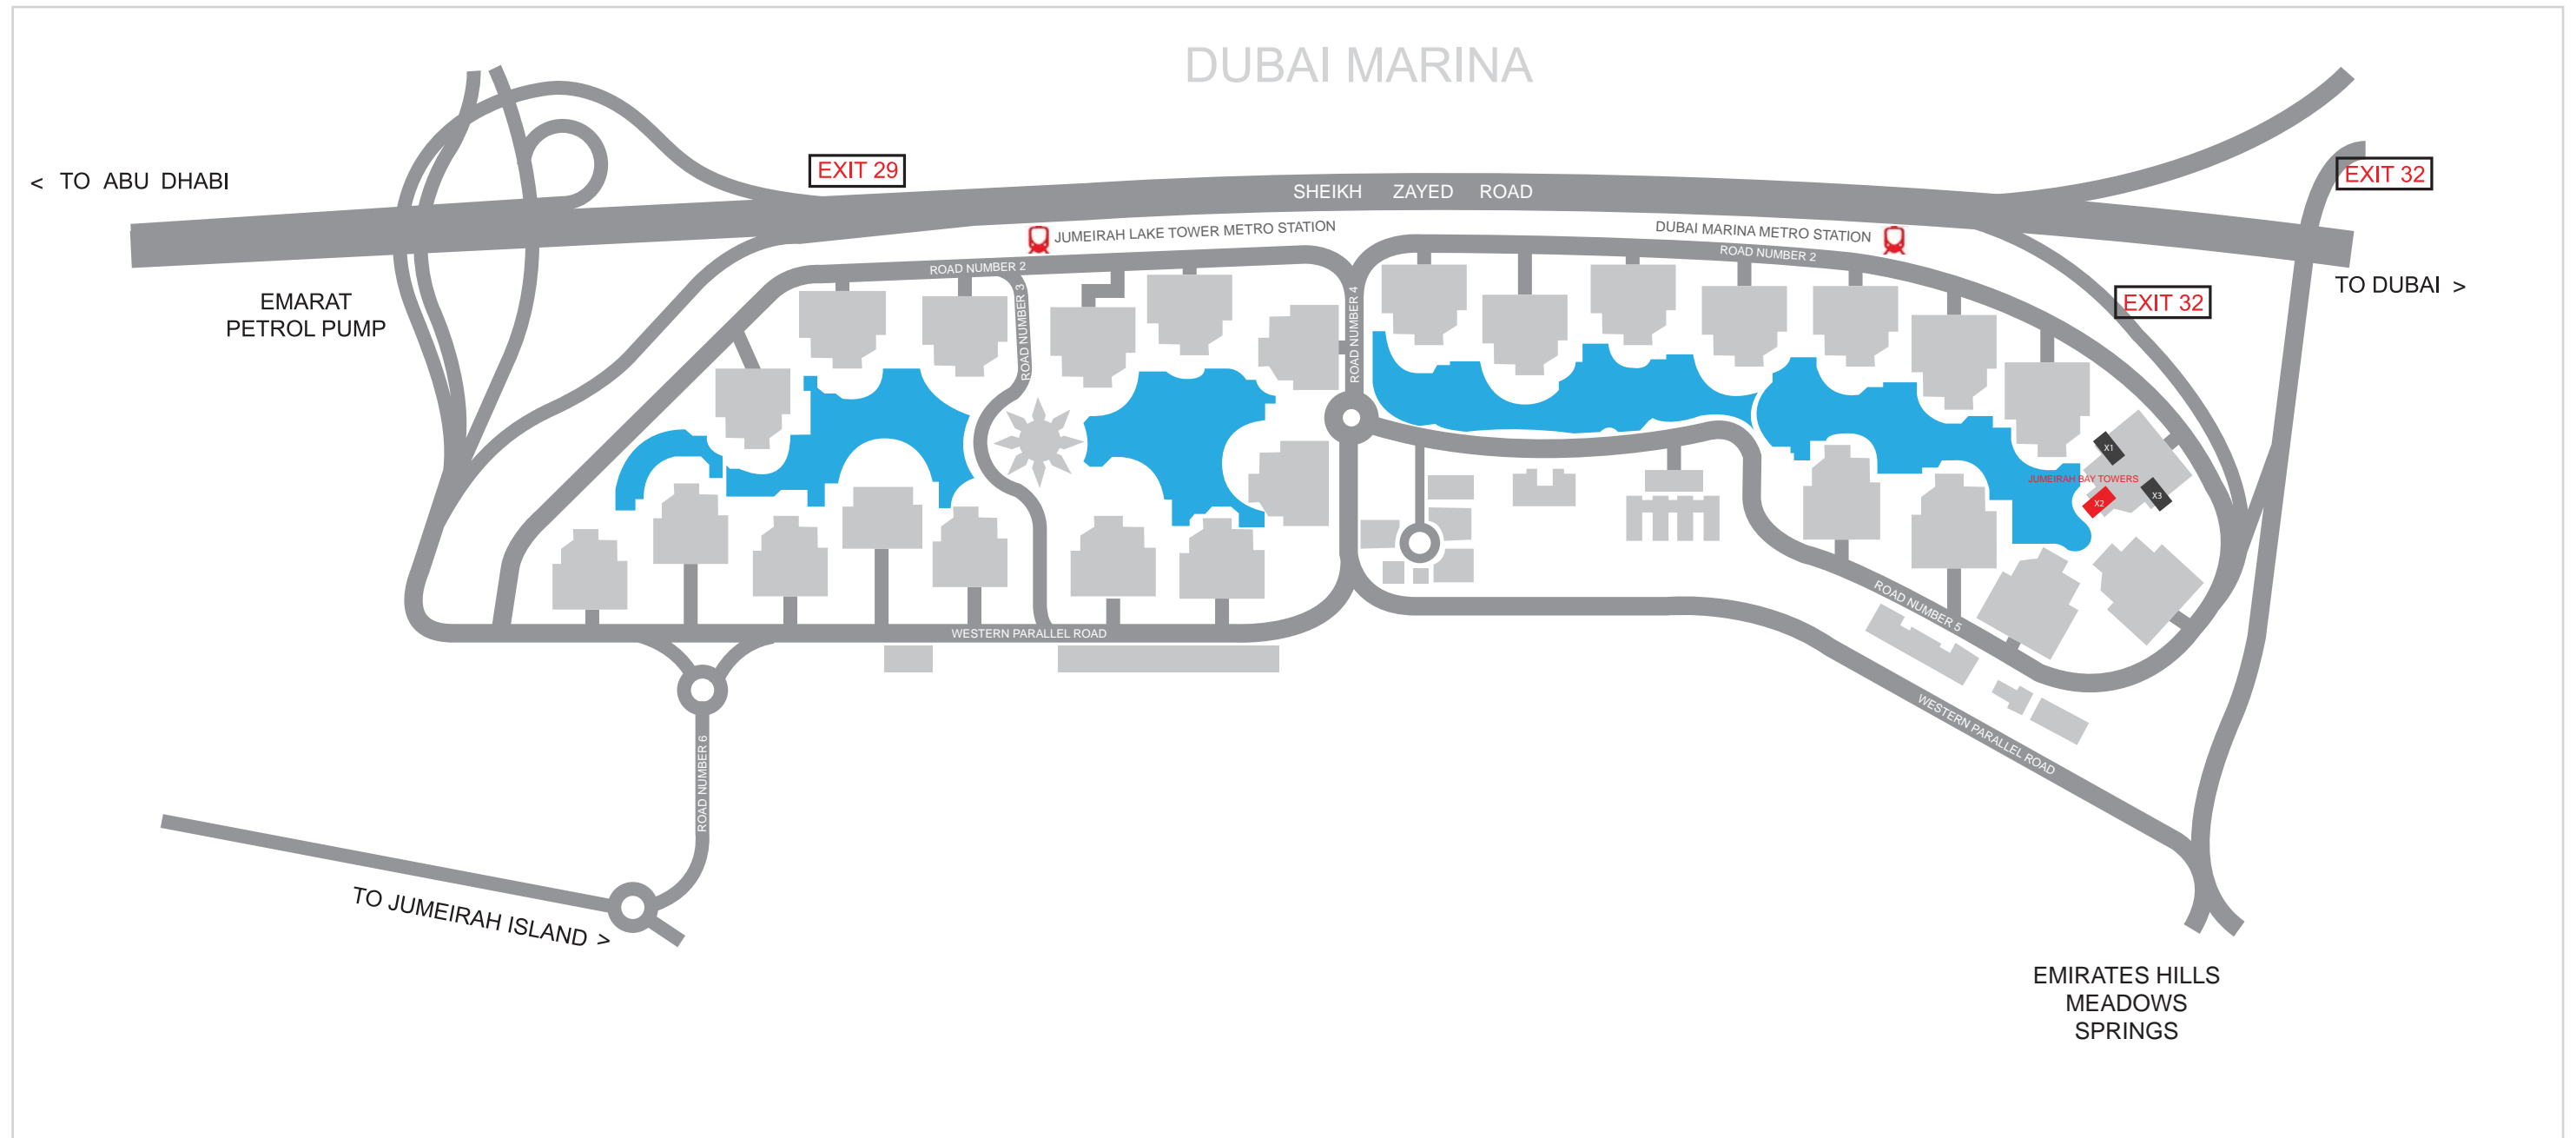

LOCATION MAP

36th Floor, X2, Jumeirah Bay Tower, Jumeirah Lakes Towers
P.O. Box 5762, Dubai, UAE
Te.l: +971 4 423 2111, Fax: +971 4 442 0468, Email: agetrade@eim.ae